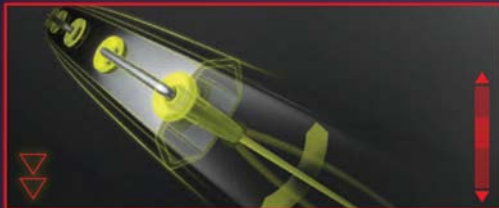

ISOEXTREME POWER SERIES

1 ISOMETRIC HEAD SHAPE

THE SWEET SPOT SIZE IS MAXIMISED AS A RESULT OF THE RECTANGULAR HEAD SHAPE DELIVERING INCREASED SHUTTLE REPULSION FOR MAXIMUM POWER

2 PRO V12 GROMMETS

SPECIALISED GROMMETS POSITIONED AT 3 AND 9 O'CLOCK ALLOW GREATER STRING BED MOVEMENT THEREBY INCREASING POWER ACROSS THE HITTING ZONE

3 Vectran™ ENHANCED

SUPER ELASTIC VECTRAN FIBRES IN THE SHAFT DRAMATICALLY INCREASE ENERGY RETURN TO THE SHUTTLE FOR SUPERIOR SMASHING POWER

THE NEXT GENERATION OF
PER4MANCE

WWW.CARLTONSPORTS.COM

ISO EXTREME

ISO EXTREME 7000

Construction: Vectran	Head Shape: Isometric	Frame Weight: 87g
Balance: Head Heavy	Flexibility: Stiff	Length: 675mm
String: X-elerate X67	String Tension: 18-28lbs/8-13kgs	Code:

ISO EXTREME 5000

Player Type: Advanced Power

Speed:	Power:	Control:
3	8.5	2

Player Type: Advanced Power

Speed:	Power:	Control:
3.5	7.5	2

ISO EXTREME 7000

Construction: Vectran	Head Shape: Isometric	Frame Weight: 87g
Balance: Head Heavy	Flexibility: Stiff	Length: 675mm
String: X-elerate X67	String Tension: 18-28lbs/8-13kgs	Code: